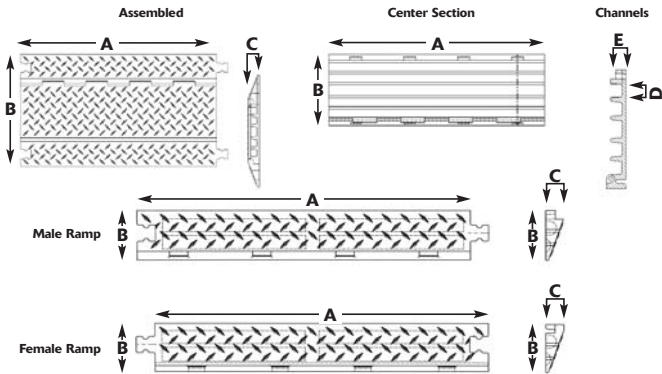

Connects with Other Cable Protectors

The **YELLOW JACKET AMS™** connects directly to cable protectors using the dog bone connector with its **AMS Interconnect™**. The Interconnect:

- Protects your investment in Yellow Jacket Classic and other cable protectors using the dog bone connector. The dog bone connector was developed by Yellow Jacket, Inc. and is licensed to others.
- Is a fully functional, half-length (18") cable protector
- Has dog bone and Hour Glass™ connectors on opposite ends
- Forms a strong, stable connection without gaps

Built with Yellow Jacket® Strength

The **YELLOW JACKET AMS™** is built with the strength of the well known Yellow Jacket®. Yellow Jacket's superior performance is due to its combination of:

- Long lasting proprietary Durathane™ polyurethane
- Extra strong 2" leading edge with Roman Arch™ construction
- A 3/8" thick lid and 3/8" thick base
- Low angle ramps that are easy for vehicles to cross

YELLOW JACKET AMS™ is the premier solution for protecting valuable cables and connectors, meeting ADA and other regulatory requirements.

Components and Dimensions (5-Channel System)

DESCRIPTION	MODEL #	Length (A)	Width (B)	Height (C)	Weight (lbs.)	Channels Width (D)	Height (E)	Maximum Ramp Angle
Assembled <i>(center section and 2 ramps)</i>	YJ5-125-ASAH	36"	22.5"	1.90"	28	1.25"	1.20"	20°
Center Section	YJ5-125-ACAS	36"	12.0"	1.90"	16	1.25"	1.20"	n/a
Male Ramp	YJ5-125-RMAH	36"	5.6"	1.90"	6.2	n/a	n/a	20°
Female Ramp	YJ5-125-RFAH	36"	4.9"	1.90"	6.1	n/a	n/a	20°

GSA Contract Holder
Contract #: G507F5676P
Cage Code: 5K812

YELLOW JACKET
CABLE PROTECTORS

Tel 626.357.7051

Fax 626.303.3066

Email sales@yjams.com

P.O. Box 1557
2350 East Central Ave.
Duarte, CA 91010-2984

www.yjams.com