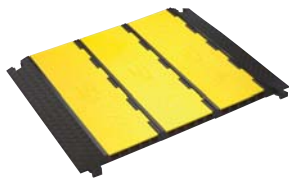

Expandable ADA Compatible Ramps

ADA compatible special access ramps provide unmatched stability and expandability.

- Several ramps may be combined to form an extra wide ramp for easier access
- Ramps provide excellent access for forklifts and other small vehicles

YELLOW JACKET
CABLE PROTECTORS