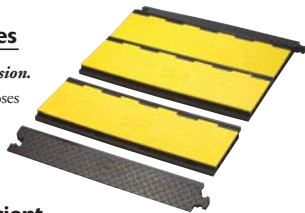

Holds An Unlimited Number of Cables

YELLOW JACKET AMS™ systems are designed for expansion.

- Protect an additional 5, 50 or more cables, lines or hoses
- Simply add more center sections to expand
- Each additional center section has five channels